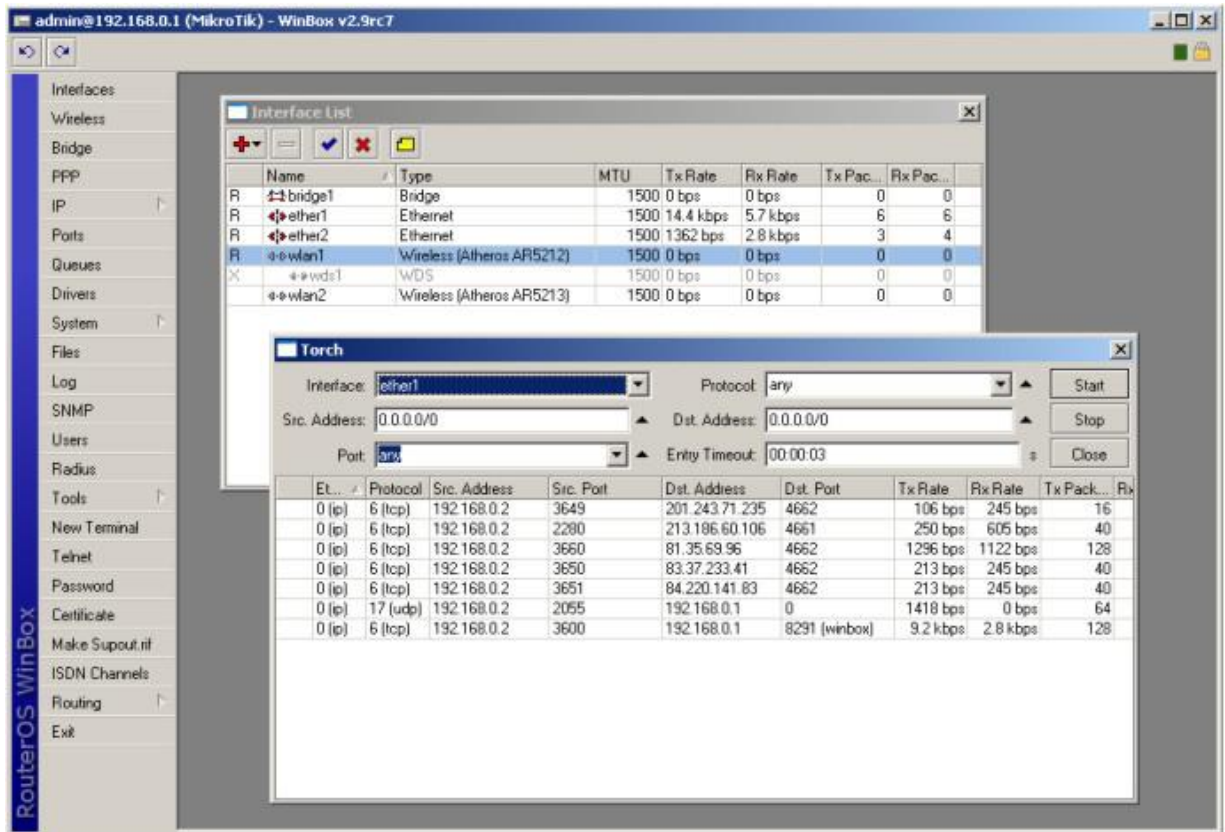

- Secure Mode

WinBox RouterOS

TLS(Transport Layer Security)

- Keep Password

Winbox

WinBox TCP 8291.

WinBox

() . ,

WinBox.

-
-
-
-
-
-
-

- 

- 

WinBox

WinBox Linux ?

WinBox

Router OS

Wine

WinBox ?

www

/ip service print.

address=0.0.0.0/0

WinBox.

/ip service set www port=80

WinBox